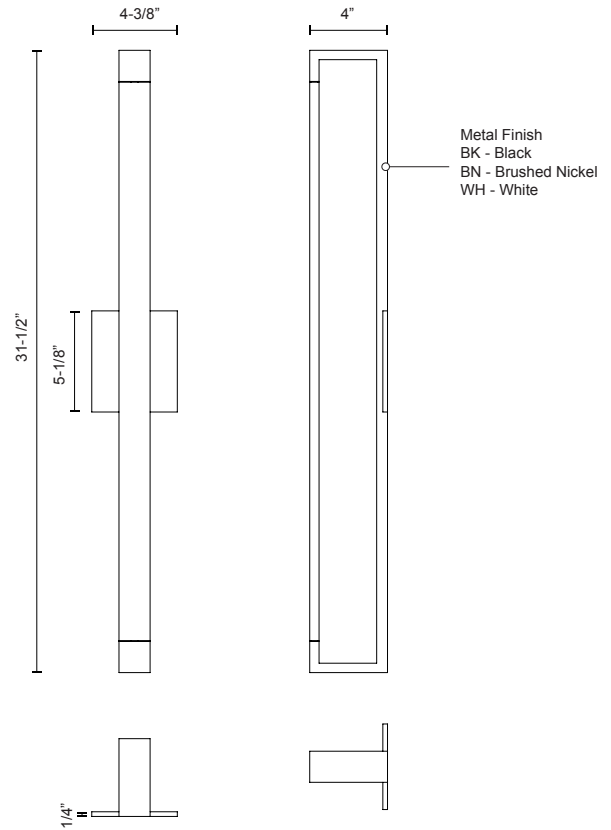

SWIVEL WS24332

WALL

PROJECT

DESCRIPTION

Rectangular machined aluminum heat-sink. Lightly textured powder-coat finish. Inset opal polymeric diffuser. Adjustable directional light with rotational arm. Custom options available.

WS24332-BN
Brushed Nickel

WS24332-BK
Black

WS24332-WH
White

SPECIFICATION DETAILS

* For custom options, consult factory for details.

Fixture Dimensions	W4-3/8" x H31-1/2" x E4"
Light Source	LED
Wattage	34W
Total Lumens	2890lm
Delivered Lumens	BK-2207lm; WH-2738lm*;
Voltage	120V
Color Temperature	3000K
CRI (Ra)	>90
Optional Color Temps	2700K - 5000K Available, Minimum Order Quantities Apply
LED Rated Life	50,000 hours
Dimming	100% - 10%, ELV Dimmer (Not Included)
Diffuser Details	Frosted acrylic diffuser
Location	Dry
ADA Compliant	Yes
Warranty	5 Years
Canopy Dimensions	W4-3/8" x H5-1/8" x E1/2"